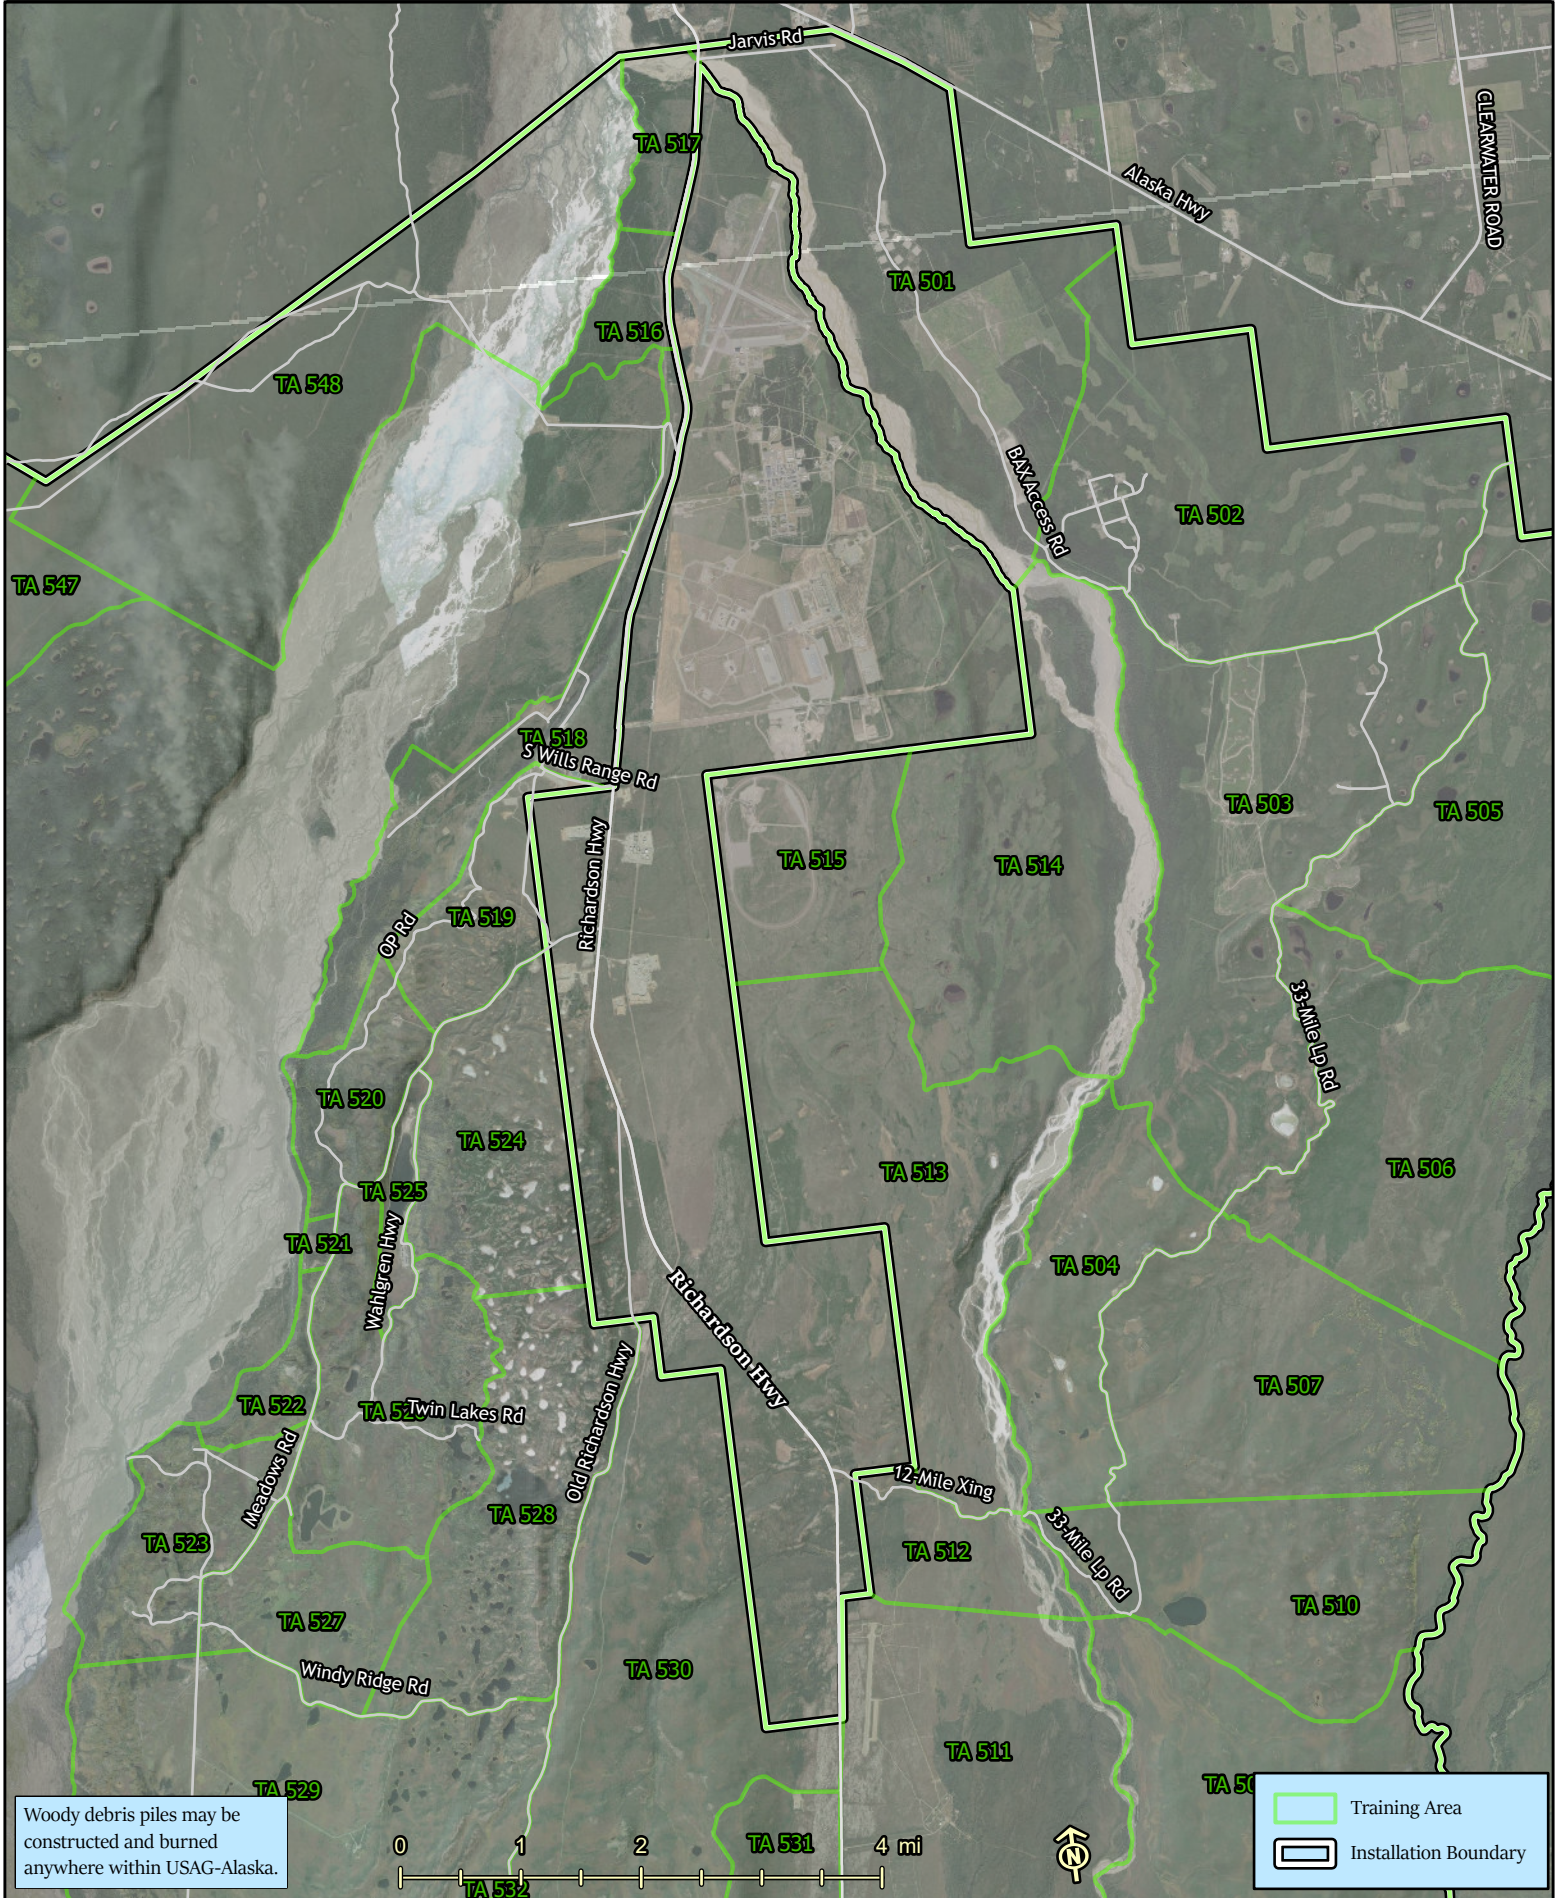

Donnelly Training Area East - WDP

Woody debris piles may be constructed and burned anywhere within USAG-Alaska.

	Training Area
	Installation Boundary